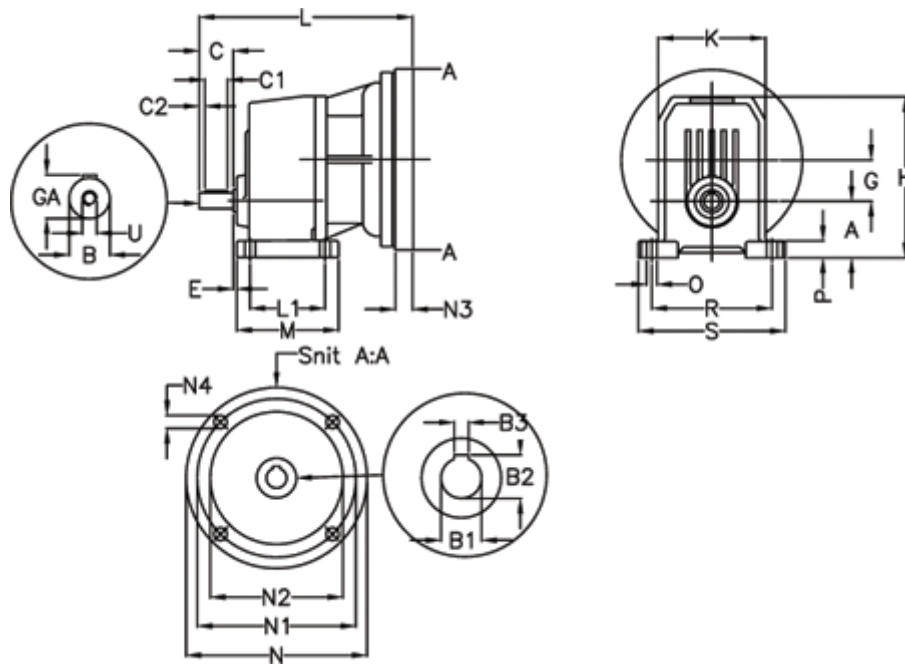

Article number: 40550500181235

Description: Single Stage Helical Gear
S 501-1,8-P90B5

Measures

A = 82	E = 25.5	M = 190.0	R = 225
B = 38	F = 10x8x60	N = 200	S = 270
B1 = 24	G = 73.5	N1 = 165	U = M12
B2 = 27.3	GA = 41.0	N2 = 130	
B3 = 8	H = 278.5	N3 = -	
C = 80	K = 185	N4 = M10x12	
C1 = 60	L = 334	O = 18	
C2 = 10	L1 = 145.0	P = 25.0	